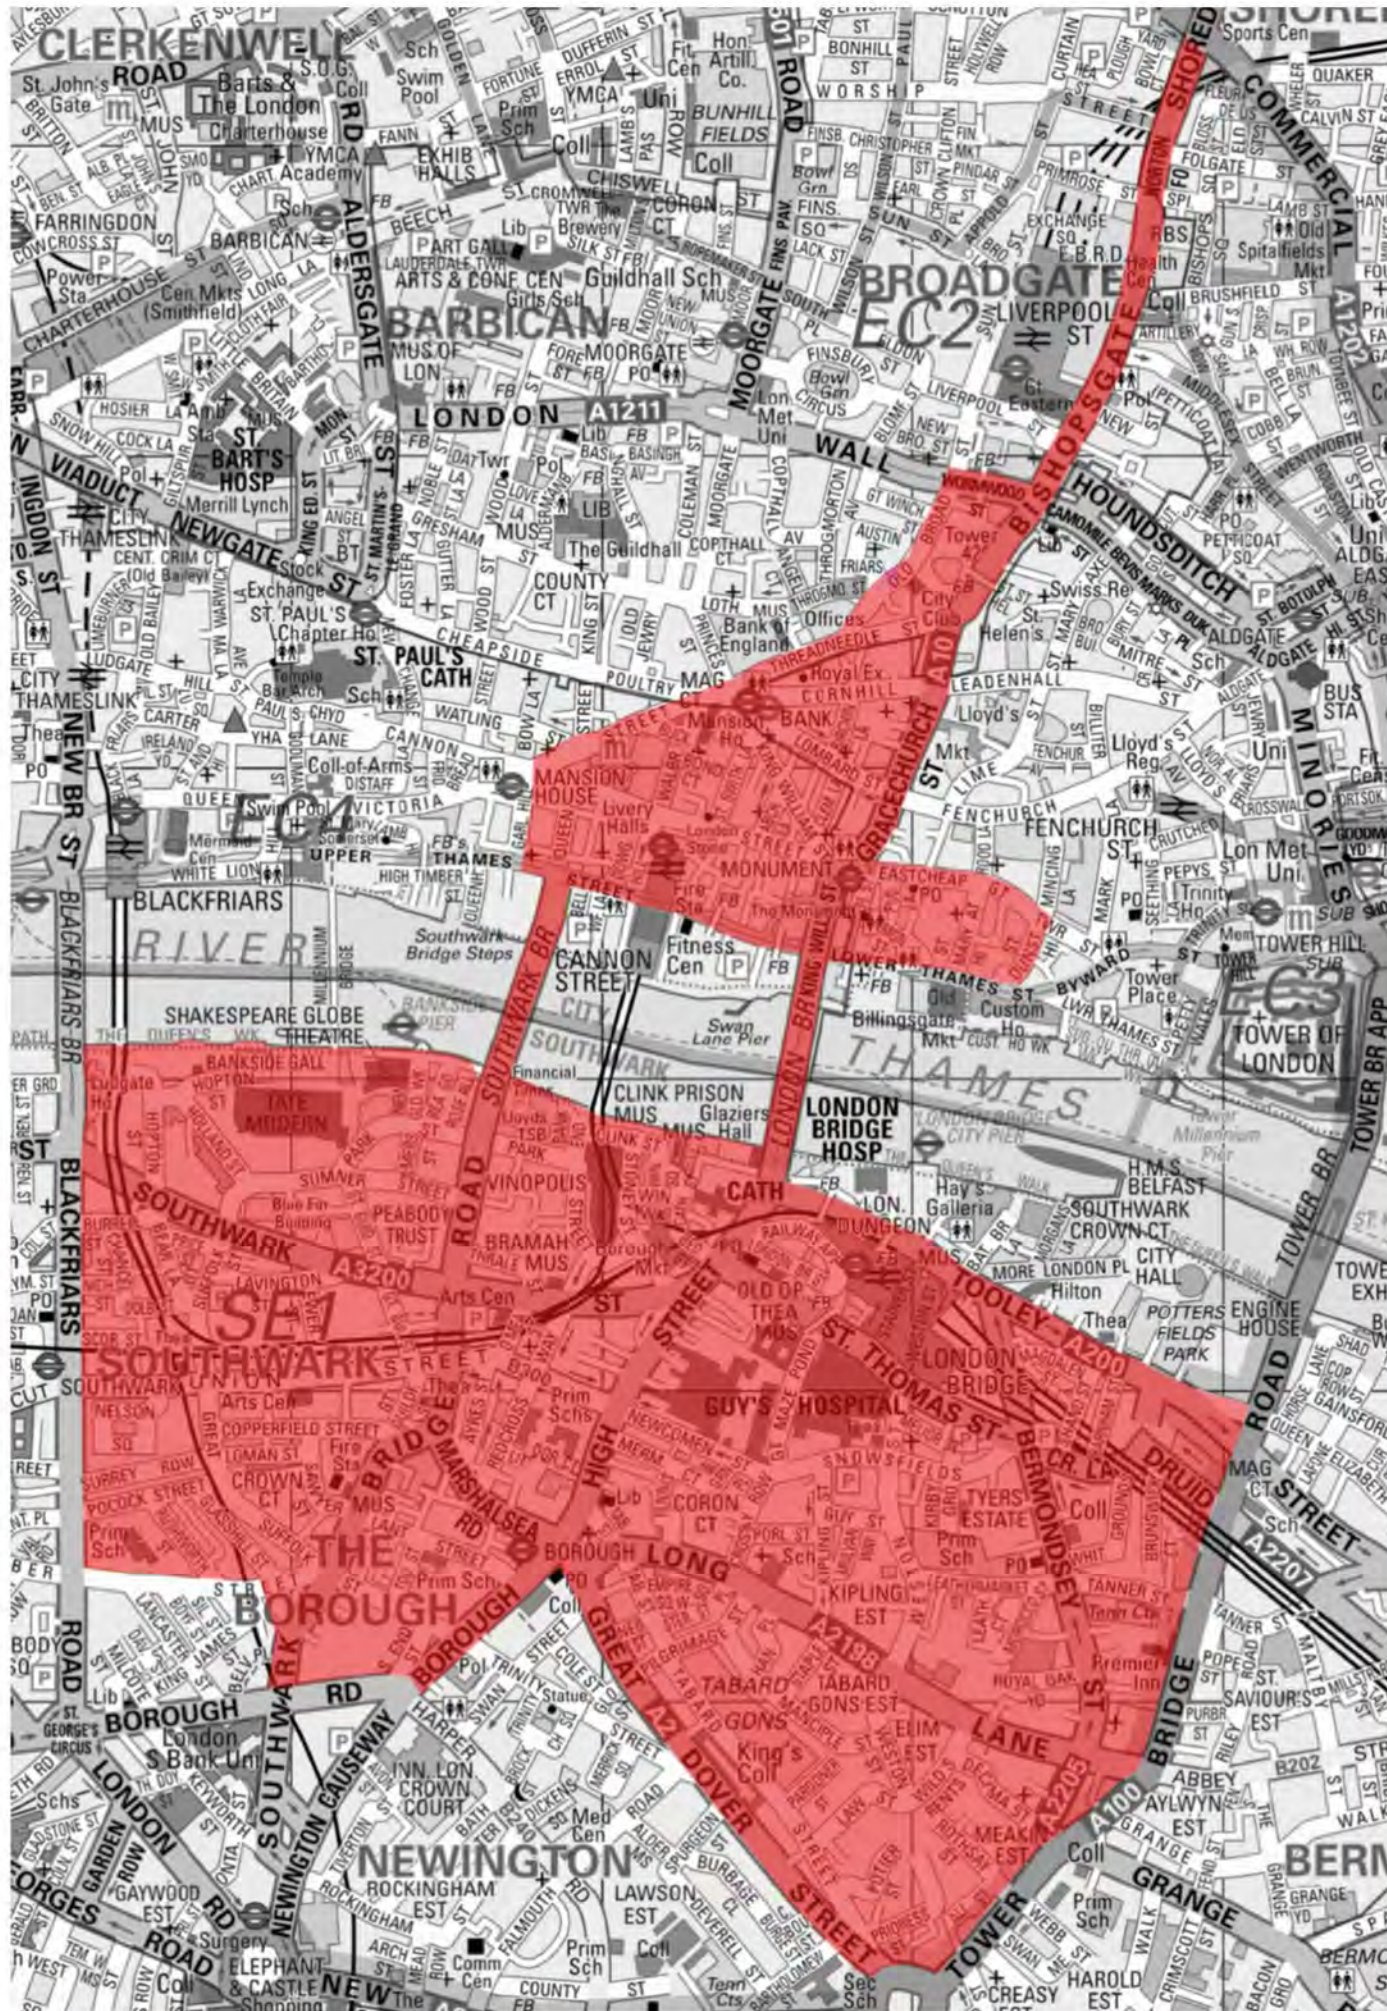

ROAD CLOSURES

On Monday, 10 April at 2pm, a Full Force funeral will be held at Southwark Cathedral to honour, remember and mourn PC Keith Palmer.

From 7am:

- Southwark Street /Blackfriars Road
- Southwark Street /Hopton Street
- Southwark Street /Hopton Street
- Southwark Street /Sumner Street
- a) Sumner Street /Great Guildford Street
- b) Great Guildford Street / Zoar Street
- c) Southwark Street /Great Guildford Street
- Southwark Bridge Rd /Sumner Street
- Park Street /New Globe Walk /Bear Gardens /
- Rose Alley
- Southwark Bridge Rd /Thrale Street
- Southwark Street /Thrale Street
- Southwark Street /Redcross Way
- Burrell Street /Blackfriars Road
- Nicholson Street /Blackfriars Road
- Dolben Street /Great Suffolk Street
- Great Suffolk Street /Lavington Street
- Great Suffolk Street /Union Street
- Lavington Street /Ewer Street
- Southwark Street /Great Guildford Street
- Great Guildford St /Union Street
- Great Guildford St /Southwark Bridge Rd
- Borough High Street /Union Street
- a) O'Meara Street /Union Street
- b) Union Street /Southwark Bridge Rd
- a) Ayres Street /Marshalsea Road
- b) Clennan Street /Marshalsea Road
- a) Redcross Way /Marshalsea Road
- b) Quilp Street /Marshalsea Road
- Borough High Street /Marshalsea Road
- Southwark Bridge Rd /Marshalsea Road
- Southwark Bridge Rd /Lant Street
- Borough High Street /Marshalsea Road
- Southwark Bridge Rd /Great Suffolk Street
- Borough High Street /Borough Road
- Borough High Street /Duke Street Hill
- Old Tooley Street /Duke Street Hill
- St Thomas Street
- St Thomas Street /Snowfields
- Tooley Street /Bermondsey Street
- a) Long Lane /Tower Bridge Rd
- b) Bermondsey Street /Long Lane
- Great Dover Street /Bricklayers Arms
- Roundabout
- Queen Elizabeth St /Tower Bridge Rd
- Fish Street Hill /Lower Thames Street
- Eastcheap /Rood Lane
- Great Tower Street /Mincing Lane
- Gracechurch Street /Fenchurch Street
- Gracechurch Street /Leadenhall Street
- Bishopsgate /Camomile Street
- Shoreditch High St /Commercial Street
- King William Street /Cannon Street
- King William Street /Cornhill
- Cannon Street /Queen Victoria Street
- Threadneedle Street /Gracechurch Street
- Old Broad Street /Wormwood Street